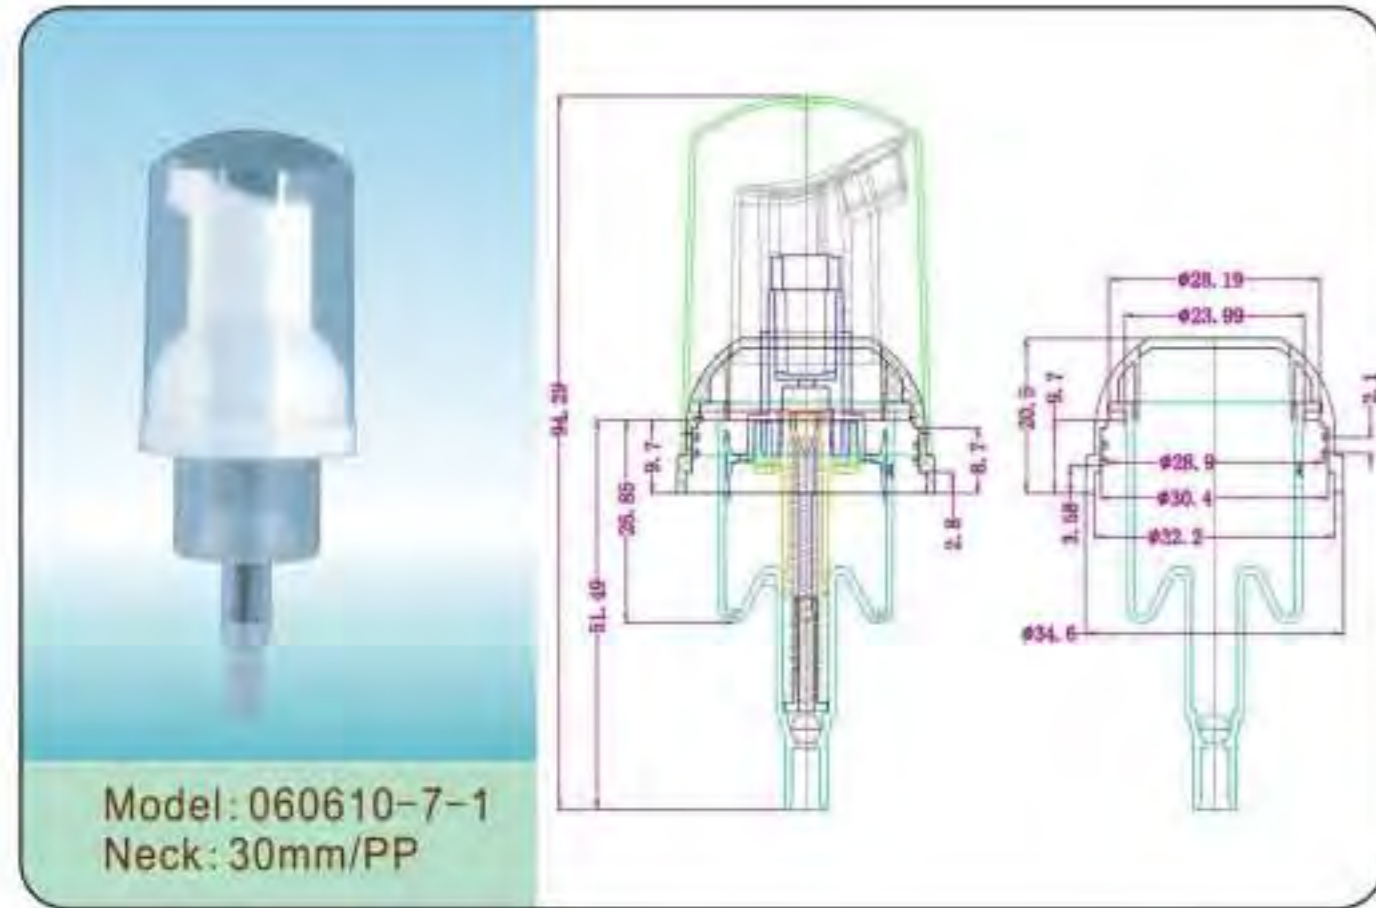

泡沫瓶配泵头系列

Foam Bottle & Pump Series

泡沫瓶配泵头系列

Foam Bottle & Pump Series