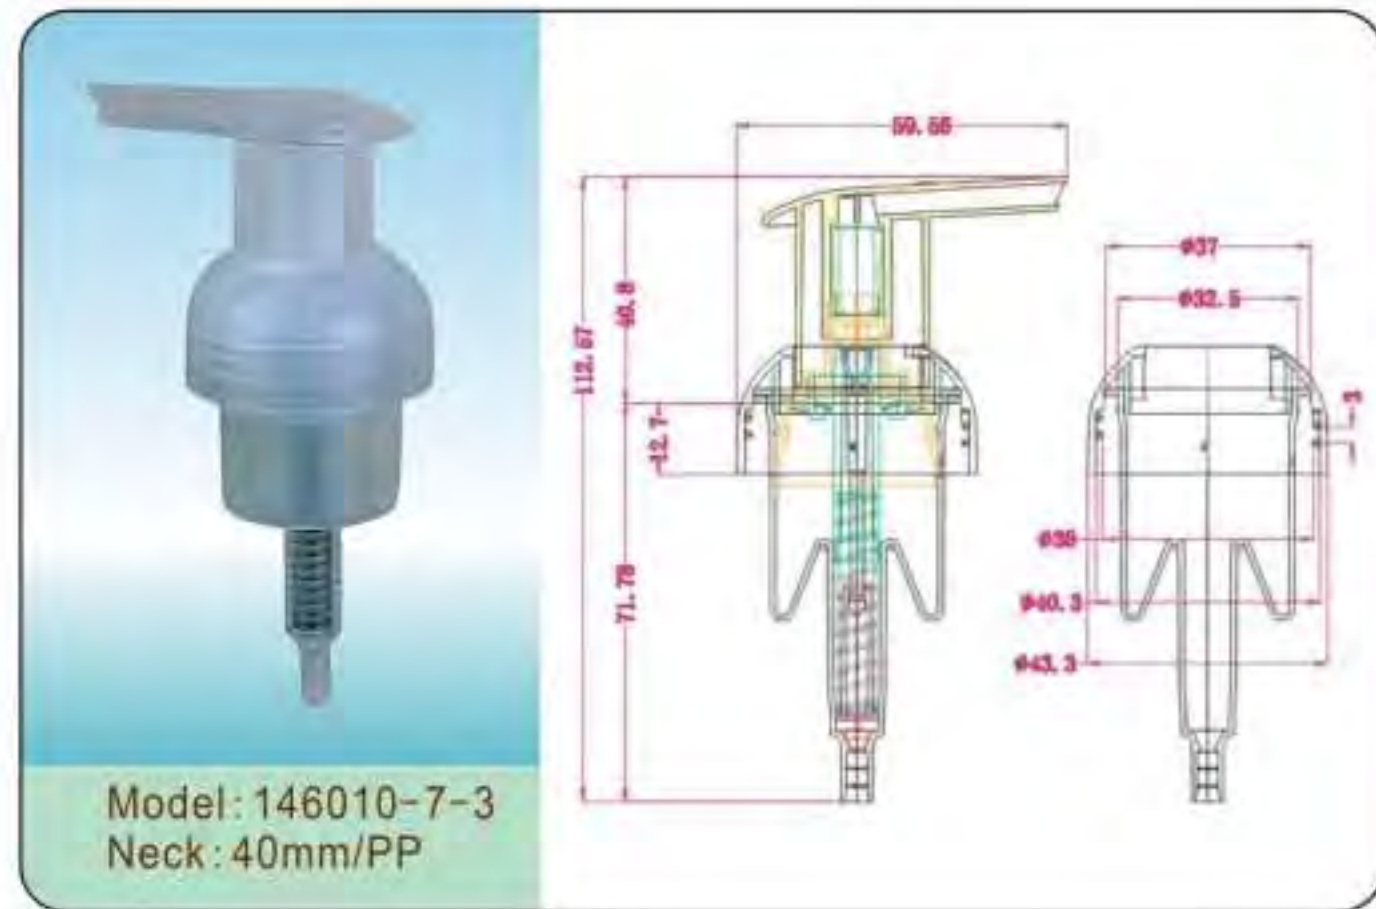

泡沫瓶配泵头系列

Foam Bottle & Pump Series

泡沫瓶配泵头系列

Foam Bottle & Pump Series