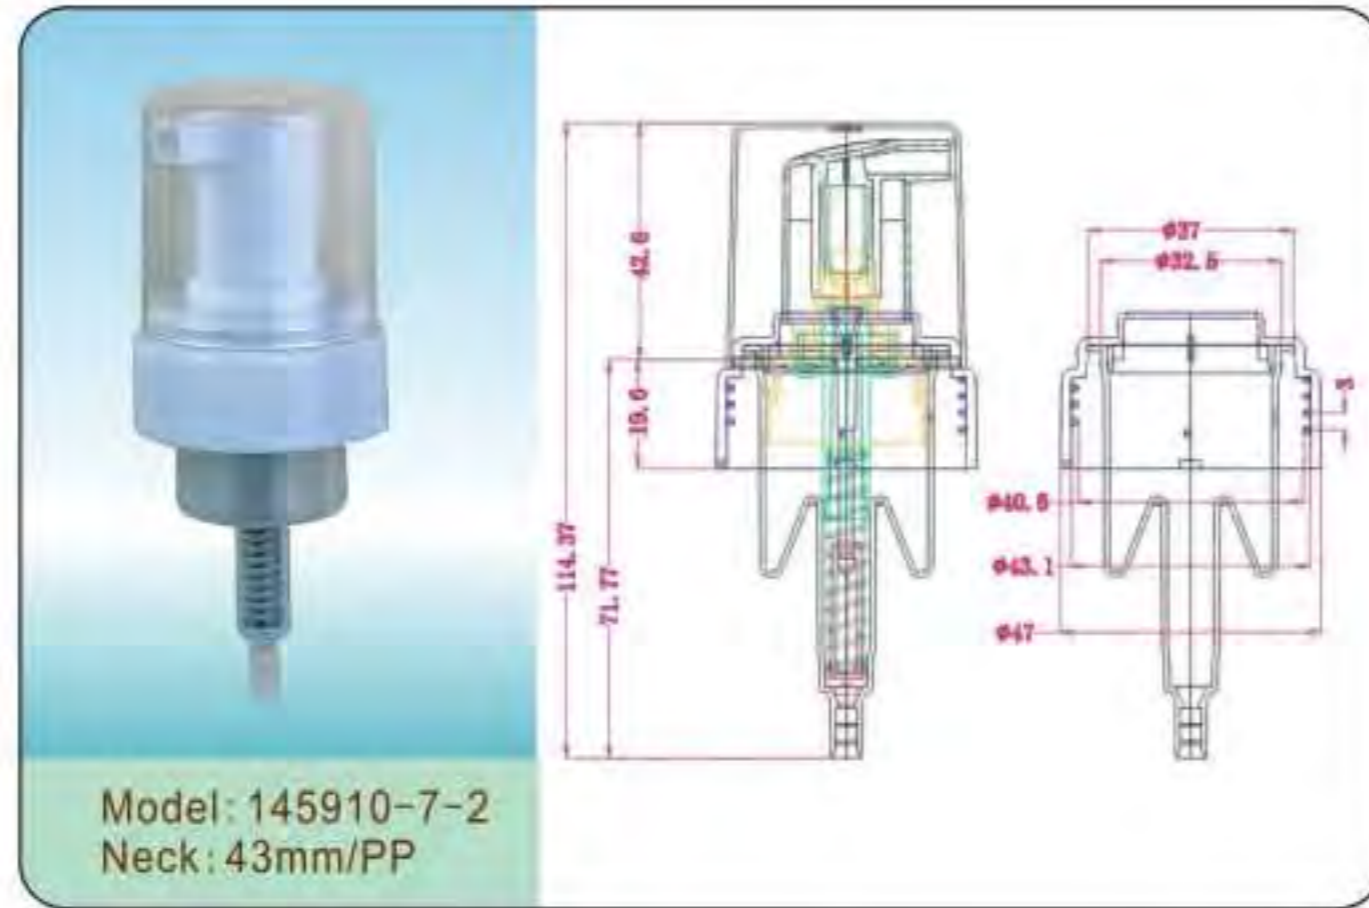

泡沫瓶配泵头系列

Foam Bottle & Pump Series

泡沫瓶配泵头系列

Foam Bottle & Pump Series