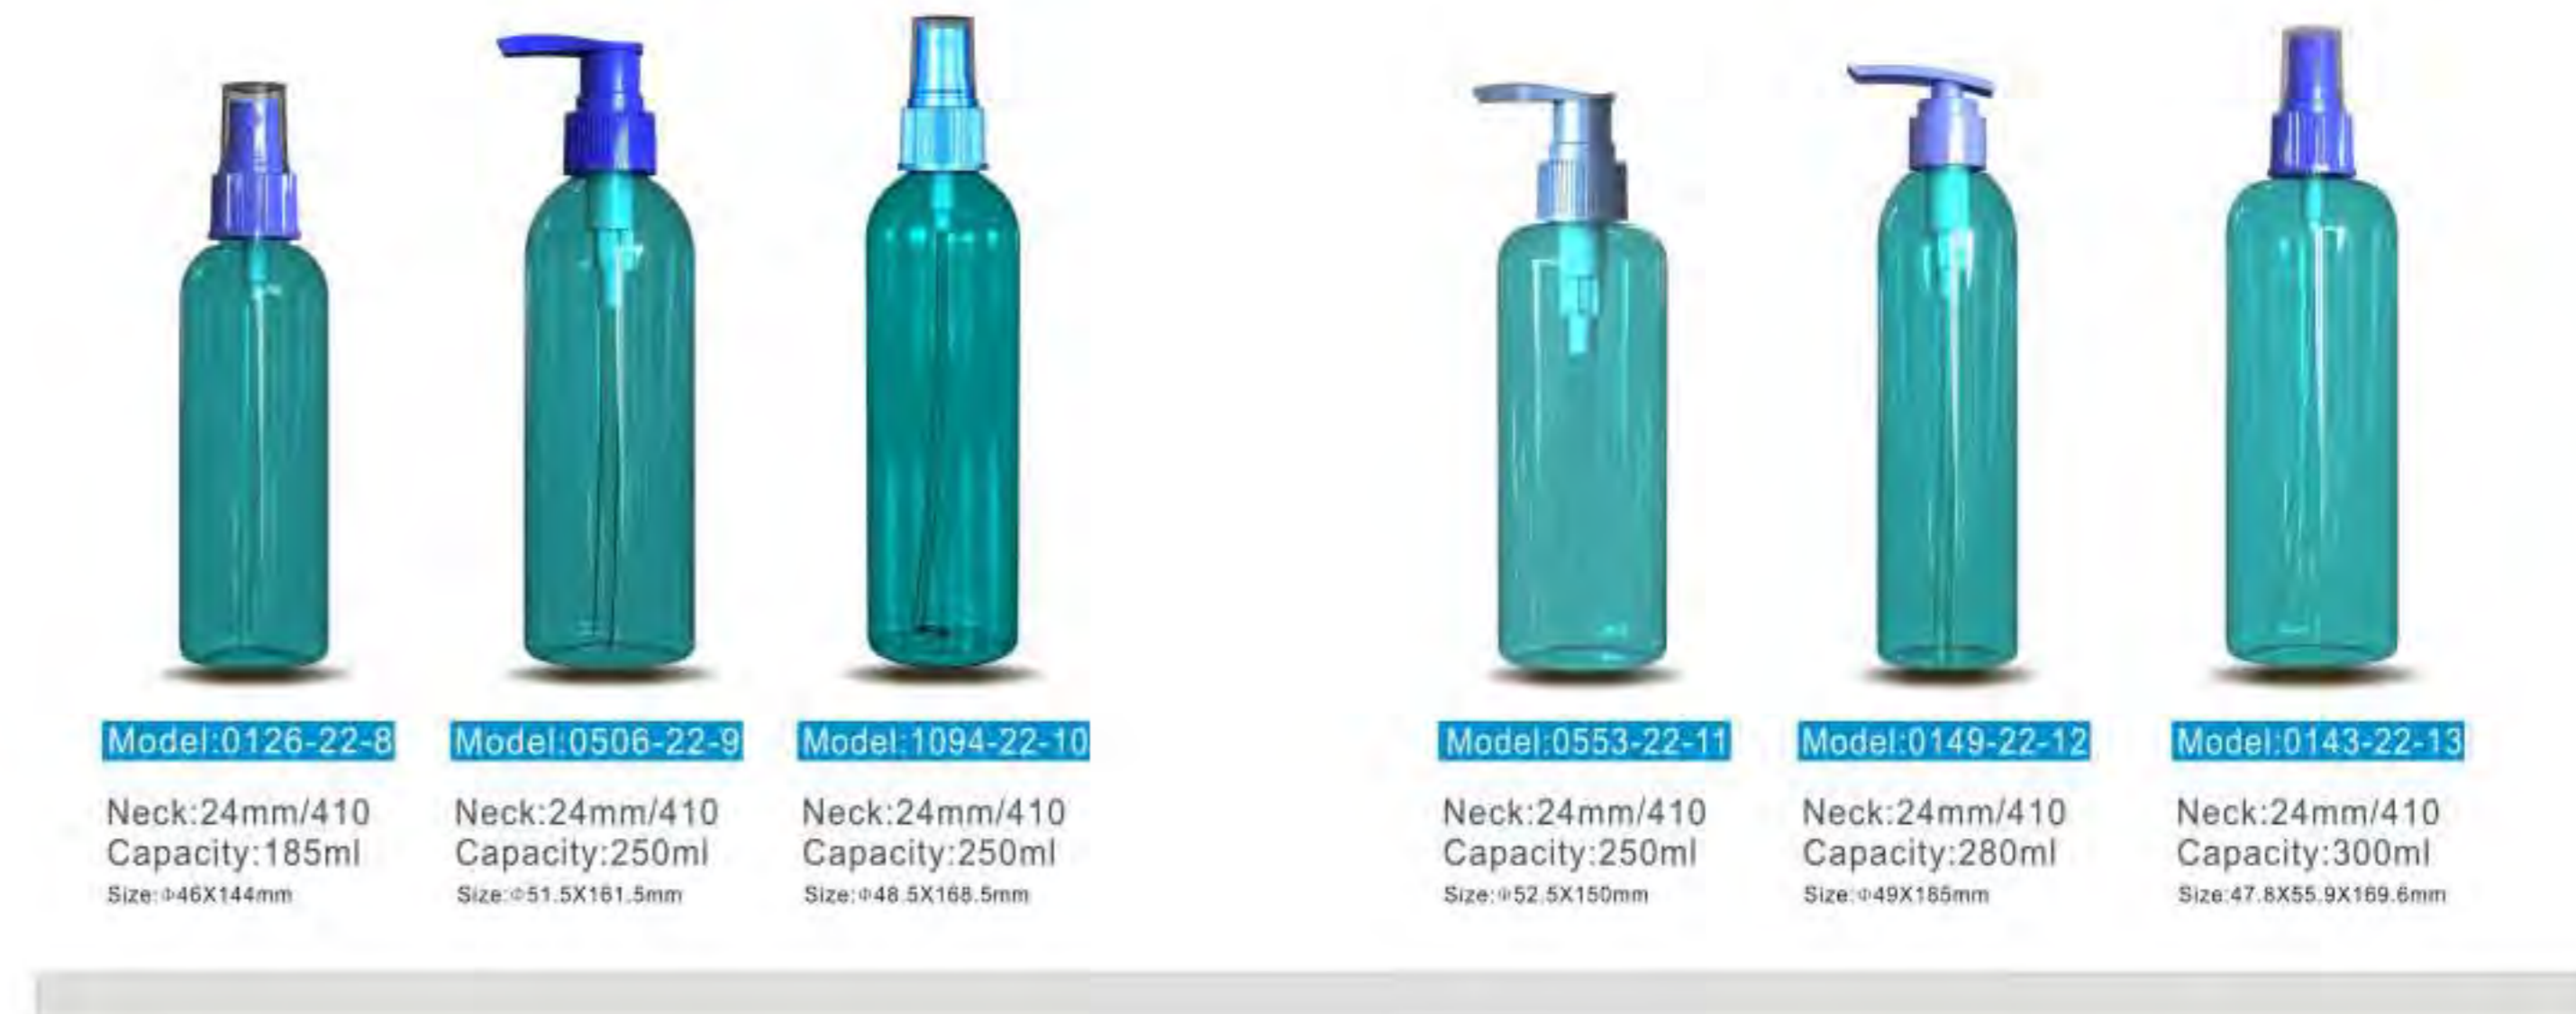

Neck:20mm/410
Capacity:68ml
Size:27.4X61.3X71mm

Model:1264-21-17

Neck:20mm/410
Capacity:100ml
Size:31X70X80.5mm

Model:0347-22-1 Neck:24mm/410 Capacity:140ml Size:φ46.8X111.5mm
 Model:0144-22-2 Neck:24mm/410 Capacity:270ml Size:φ52.8X162mm
 Model:0503-22-3 Neck:24mm/410 Capacity:300ml Size:φ53X177.5mm
 Model:0326-22-4 Neck:28mm/410 Capacity:500ml Size:φ61.3X208mm
 Model:1188-22-5 Neck:24mm/410 Capacity:480ml Size:φ69.8X176mm
 Model:0976-22-6 Neck:24mm/415 Capacity:500ml Size:φ62X216.2mm
 Model:1144-22-7 Neck:32mm/410 Capacity:1000ml Size:φ78X257mm