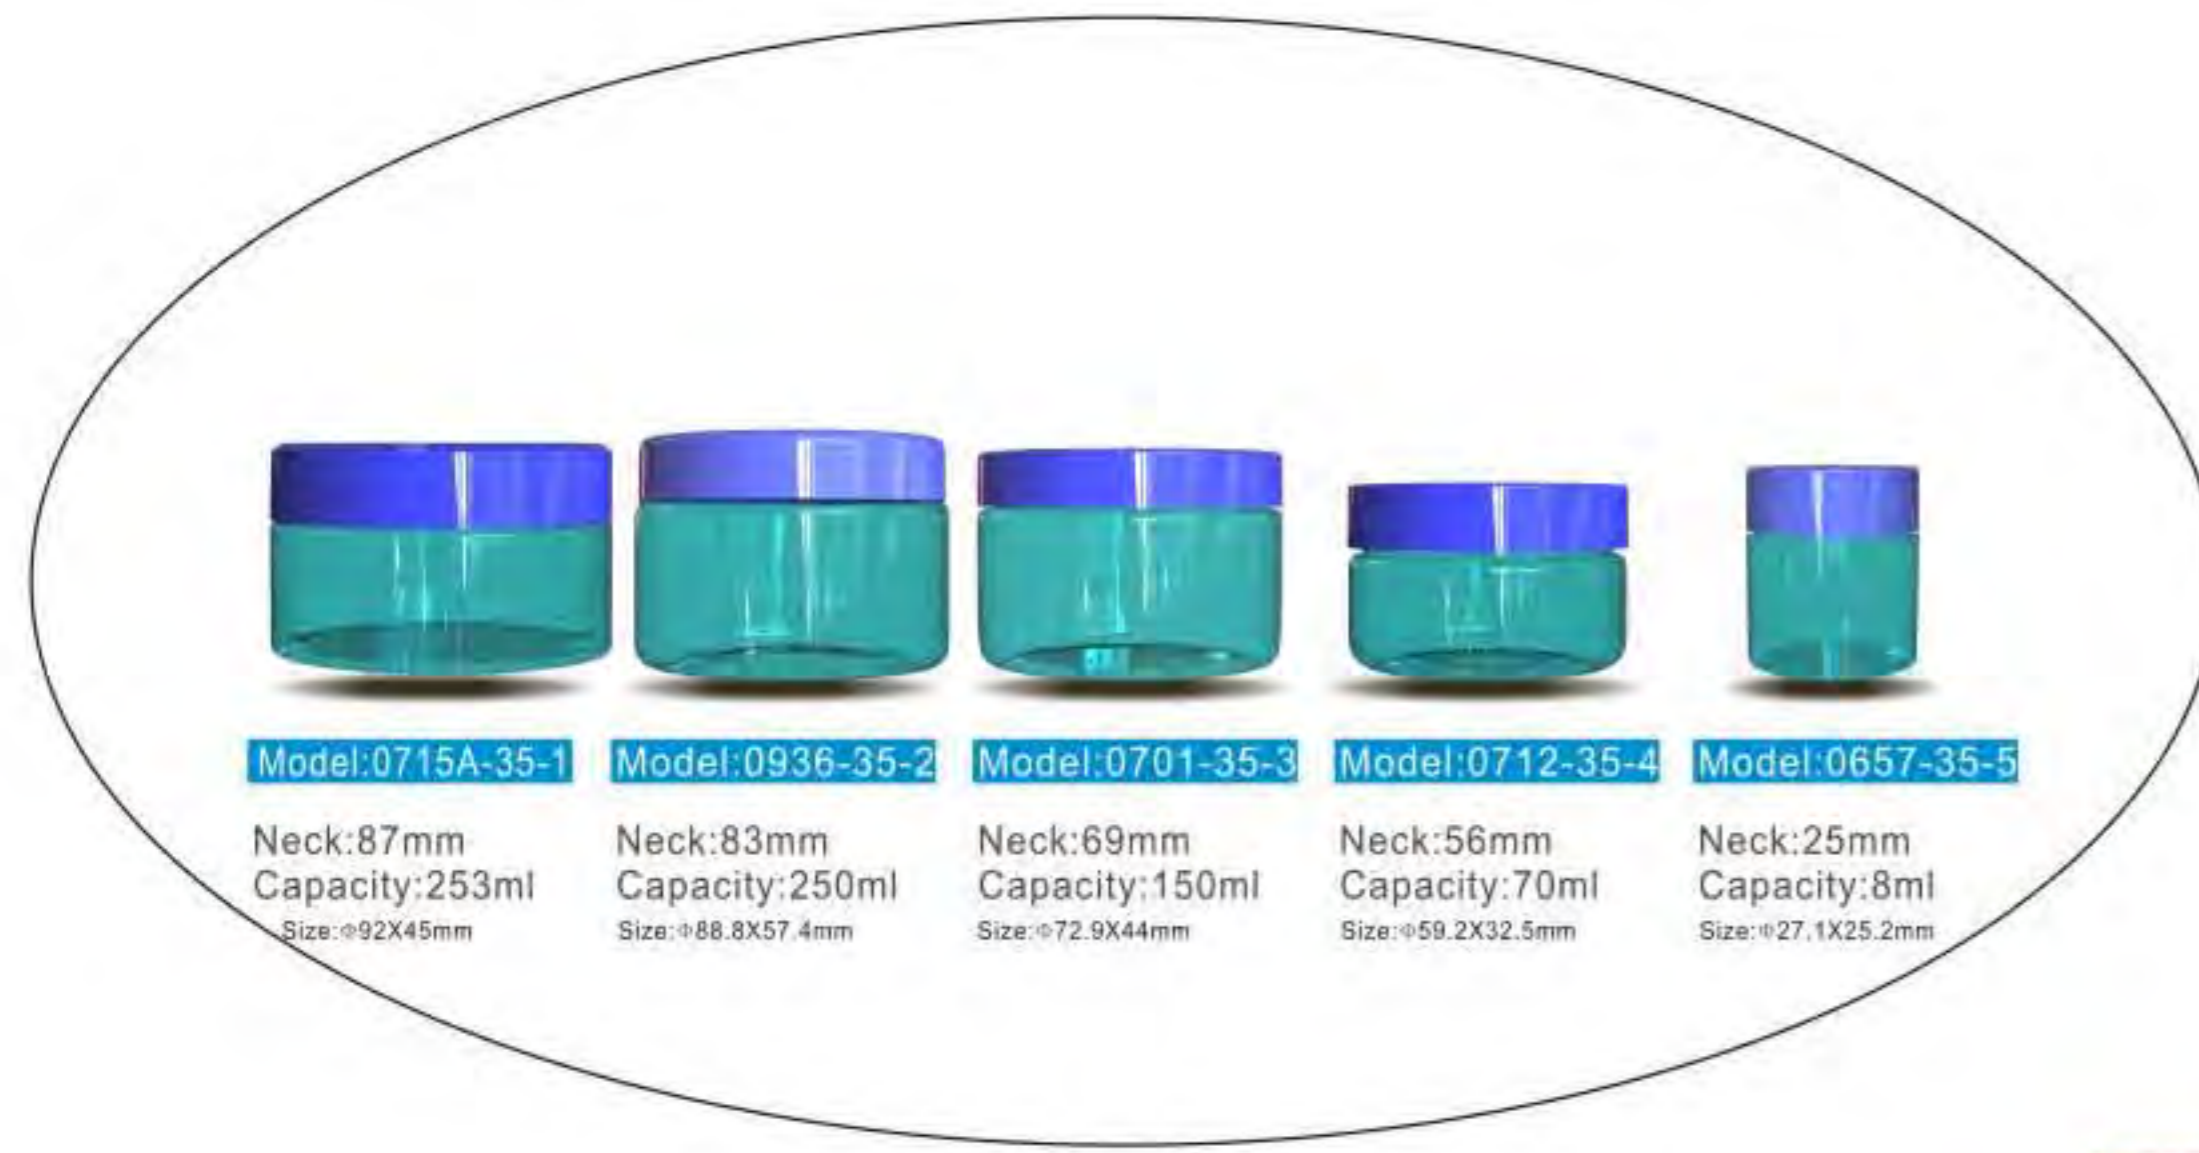

PET / PP 罐系列

PET & PP Jar Series

PE瓶系列

PE BOTTLE SERIES

Model:0715A-35-1 Neck:87mm Capacity:253ml Size:φ92X45mm
Model:0936-35-2 Neck:83mm Capacity:250ml Size:φ88.8X57.4mm
Model:0701-35-3 Neck:69mm Capacity:150ml Size:φ72.9X44mm
Model:0712-35-4 Neck:56mm Capacity:70ml Size:φ59.2X32.5mm
Model:0657-35-5 Neck:25mm Capacity:8ml Size:φ27.1X25.2mm

Model:0860-35-19 Neck:69mm Capacity:132ml Size:φ73X44.5mm