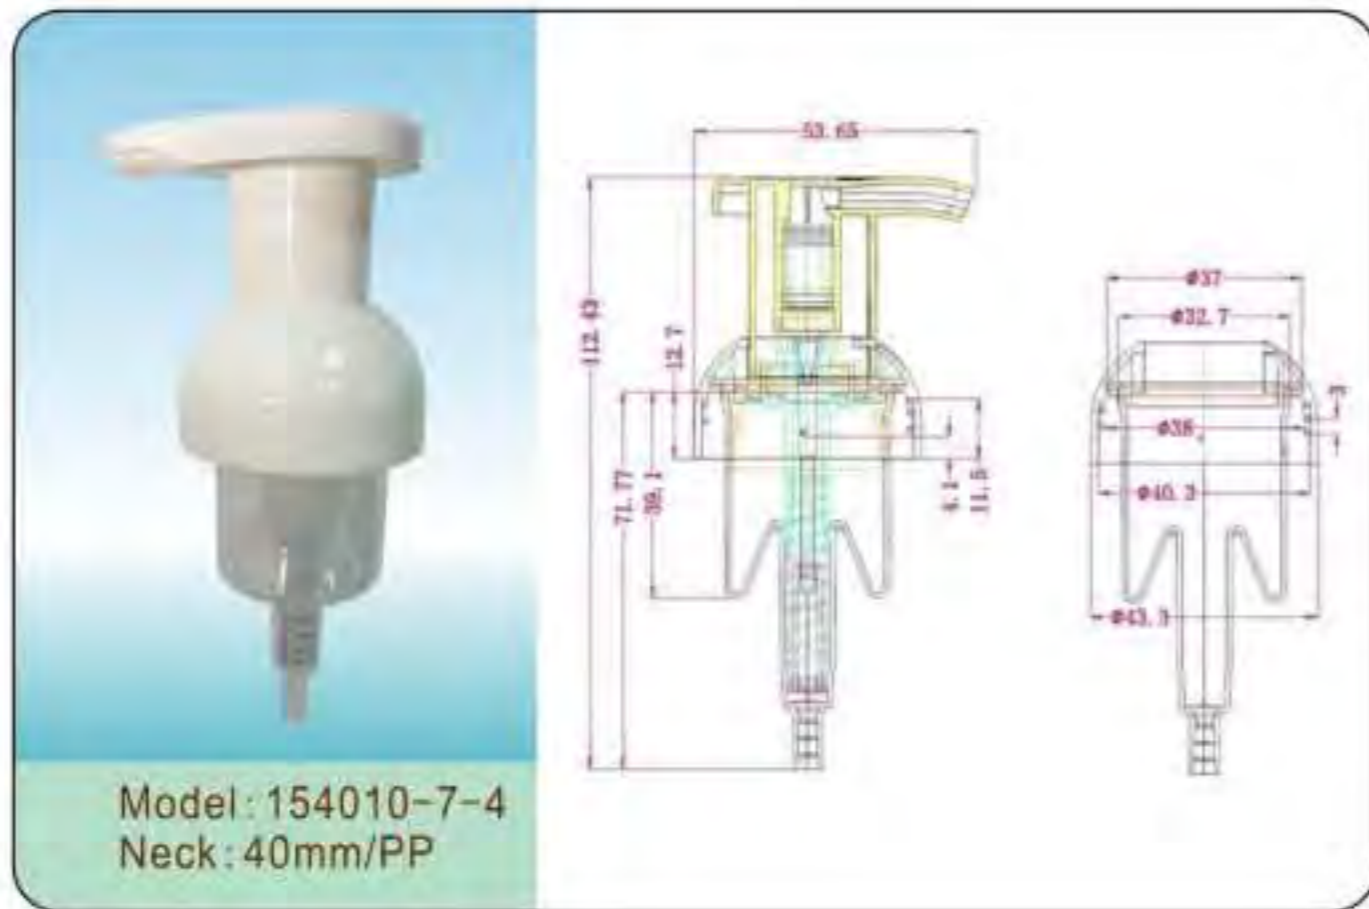

泡沫瓶配泵头系列

Foam Bottle & Pump Series

泡沫瓶配泵头系列

Foam Bottle & Pump Series