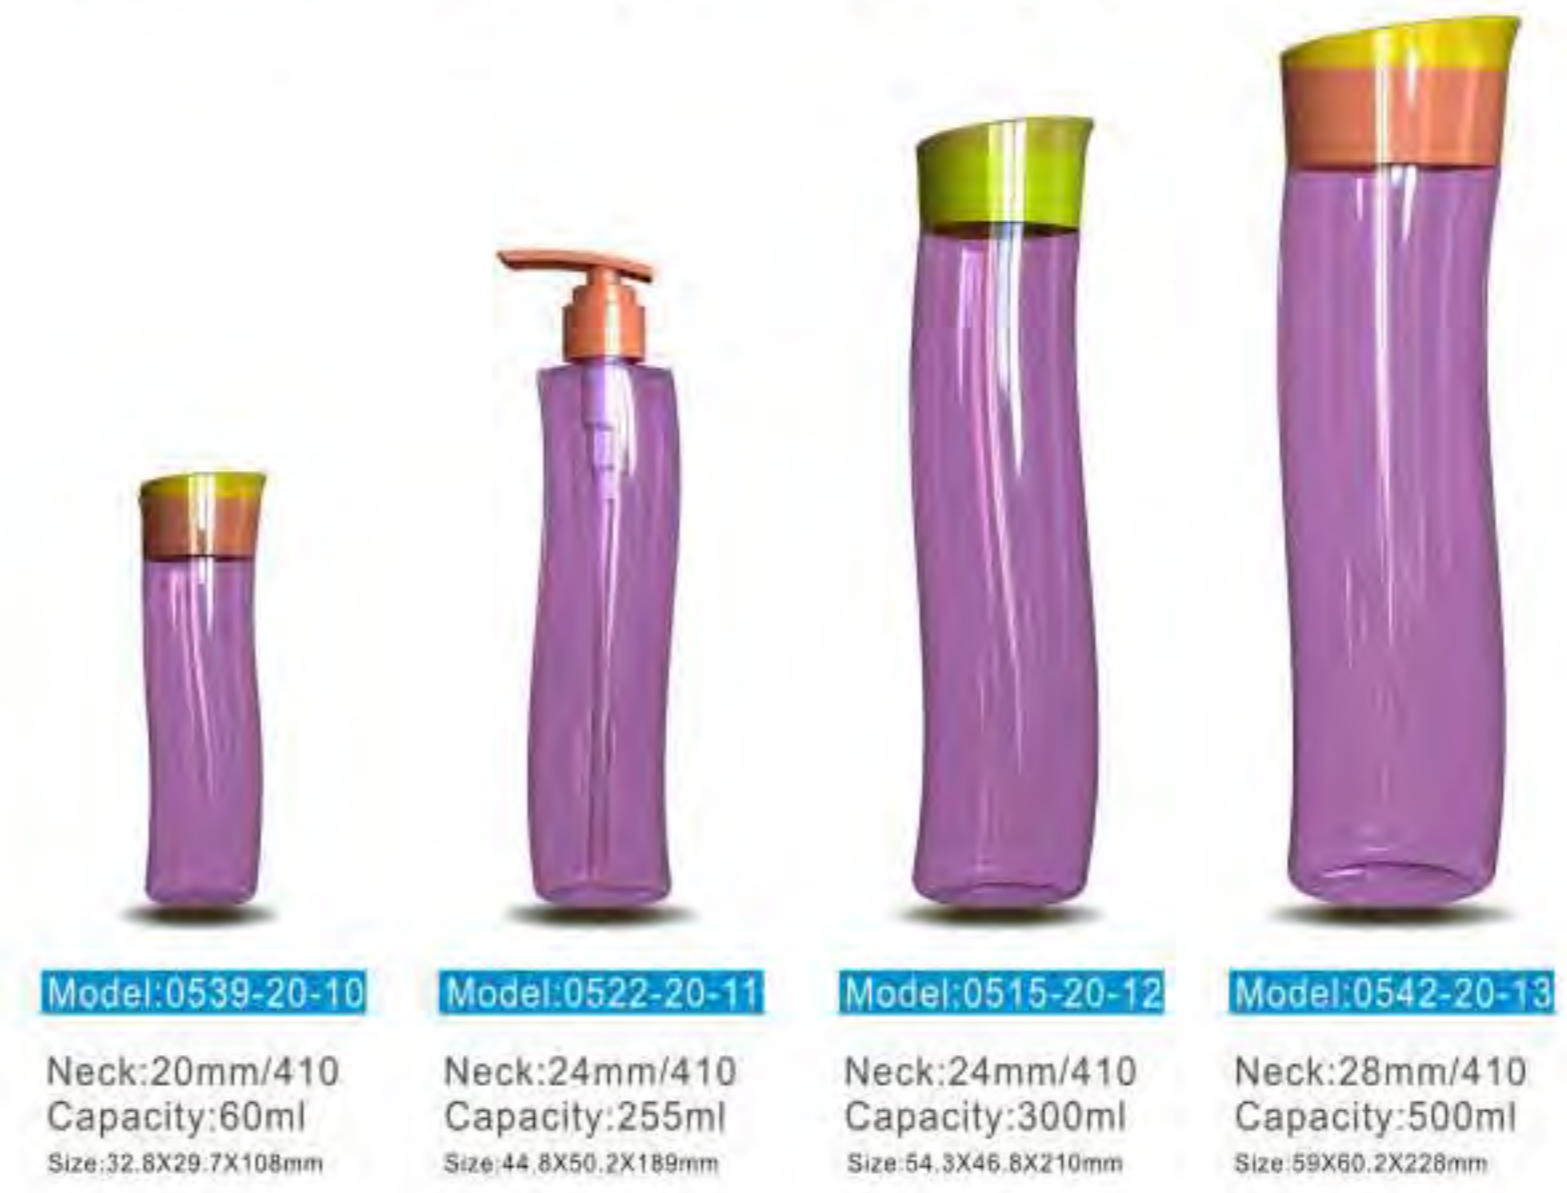

PET瓶系列

PET BOTTLE SERIES

PET瓶系列

PET BOTTLE SERIES